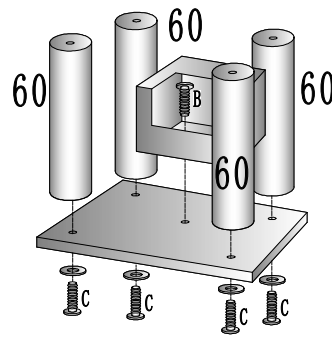

63713 Cat Tree Assembly Drawing

Parts	Size	Number	Box
	∅ 15×28cm	2	2/3
	∅ 15×29cm	1	2/3
	∅ 15×30cm	3	2/3
	∅ 15×60cm	9	5-1/3 4-2/3
	48.5×37cm	1	2/3
	∅ 5×110cm	1	1/3
	60×80×3cm	1	3/3
	60×80cm	1	3/3
	60×80cm	1	3/3
	60×80cm	1	3/3
	60×70×12cm	1	1/3
	48.5×37cm	1	1/3
	50×50cm	1	3/3
	50×50cm	1	1/3
	∅45cm	1	3/3
	42×42cm	1	2/3
	55×55cm	1	2/3
	50×50cm	2	1/3
	57×67cm	1	1/3
	48.5×36×30cm	1	2/3
	83×28cm	1	1/3
	8×60mm	1	1/3
	∅ 8×80mm (A)	11+1	
	∅ 8×40mm (B)	5+1	
	∅ 8×60mm (C)	4	
		4	

1