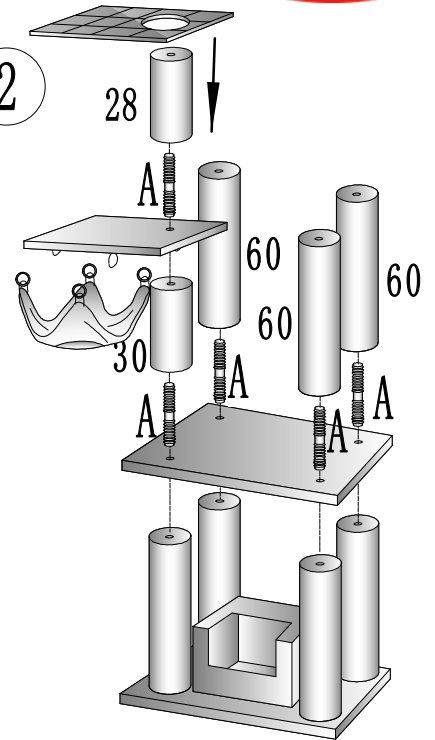

63713 Cat Tree Assembly Drawing

Parts	Size	Number	Box
	∅ 15×28cm	2	2/3
	∅ 15×29cm	1	2/3
	∅ 15×30cm	3	2/3
	∅ 15×60cm	9	5-1/3 4-2/3
	48.5×37cm	1	2/3
	∅ 5×110cm	1	1/3
	60×80×3cm	1	3/3
	60×80cm	1	3/3
	60×80cm	1	3/3
	60×80cm	1	3/3
	60×70×12cm	1	1/3
	48.5×37cm	1	1/3
	50×50cm	1	3/3
	50×50cm	1	1/3
	∅45cm	1	3/3
	42×42cm	1	2/3
	55×55cm	1	2/3
	50×50cm	2	1/3
	57×67cm	1	1/3
	48.5×36×30cm	1	2/3
	83×28cm	1	1/3
	8×60mm	1	1/3
	∅ 8×80mm (A)	11+1	
	∅ 8×40mm (B)	5+1	
	∅ 8×60mm (C)	4	
		4	

1

2

3

4