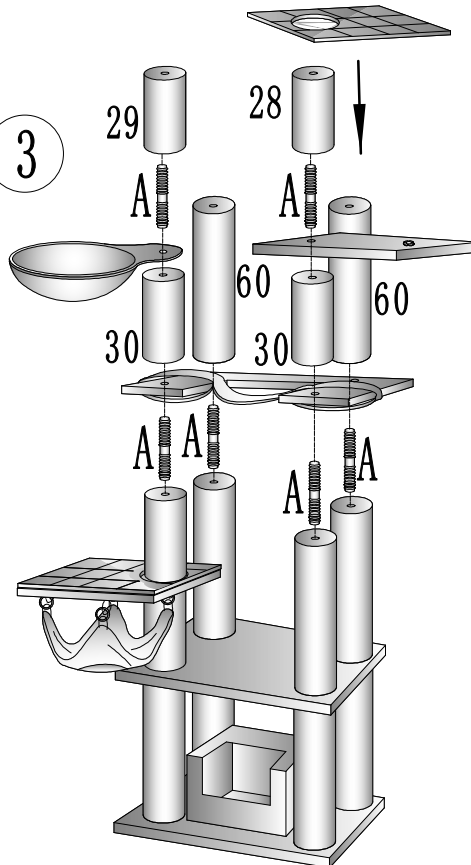

63713 Cat Tree Assembly Drawing

Parts	Size	Number	Box
	∅ 15×28cm	2	2/3
	∅ 15×29cm	1	2/3
	∅ 15×30cm	3	2/3
	∅ 15×60cm	9	5-1/3 4-2/3
	48.5×37cm	1	2/3
	∅ 5×110cm	1	1/3
	60×80×3cm	1	3/3
	60×80cm	1	3/3
	60×80cm	1	3/3
	60×80cm	1	3/3
	60×70×12cm	1	1/3
	48.5×37cm	1	1/3
	50×50cm	1	3/3
	50×50cm	1	1/3
	∅45cm	1	3/3
	42×42cm	1	2/3
	55×55cm	1	2/3
	50×50cm	2	1/3
	57×67cm	1	1/3
	48.5×36×30cm	1	2/3
	83×28cm	1	1/3
	8×60mm	1	1/3
	∅ 8×80mm (A)	11+1	
	∅ 8×40mm (B)	5+1	
	∅ 8×60mm (C)	4	
		4	

1

2

3

4