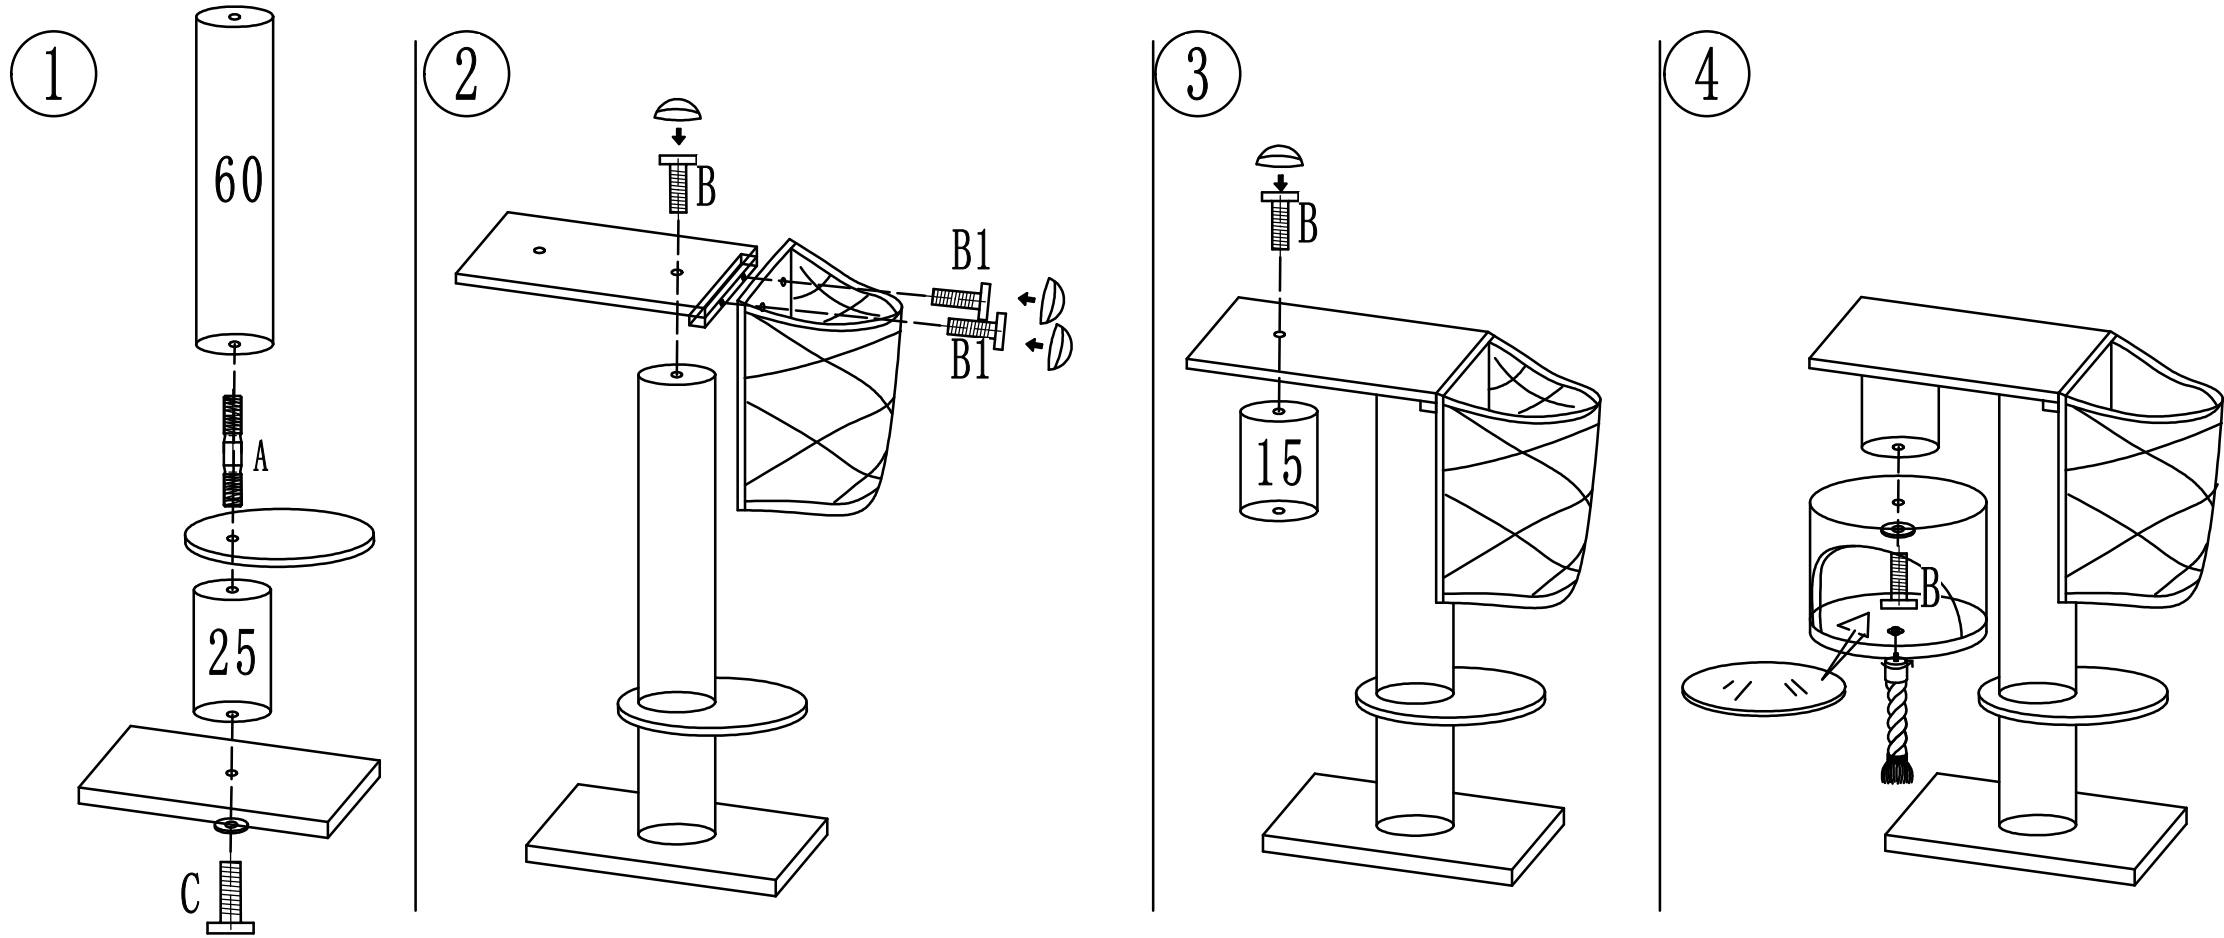

63772-92

Cat Tree Assembly Drawing

- | | | | | | | | | | | | |
|----|--|----------|----|--|---------|----|--|----------|----|--|--------------|
| 1X | | Ø15×15cm | 1X | | 60×40cm | 1X | | Ø35×25cm | 1X | | 10×80mm |
| 1X | | Ø15×25cm | 1X | | Ø40cm | 1X | | Ø5×35cm | 3X | | Ø10×40mm (B) |
| 1X | | Ø15×60cm | 1X | | 40×35cm | 1X | | 45×40cm | 1X | | Ø10×60mm (C) |
| 1X | | | | | | | | | 2X | | Ø8×40mm (B1) |
| | | | | | | | | | 2X | | |
| | | | | | | | | | 4X | | |