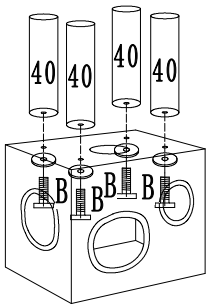

63742-92

CAT TREE ASSEMBLY

1

2

3

4

5

6

7

8

Fold the end part of the tunnel into half and pull the tunnel through the 2 holes, and lay flat the end of the tunnel to fix it to the baseboard. Vice versa for disassembling the tunnel.

9

9×  2/2 ϕ 12×40cm
 1×  2/2 ϕ 12×41cm
 1×  ϕ 12×82cm
 2/2

1×  ϕ 5×70cm
 2/2
 1×  50×30cm 2/2

1×  60×50cm
 1/2

1×  ϕ 25×50cm
 2/2

1×  50×50cm 1/2

1×  60×50×10cm
 2/2

1×  55×45cm
 2/2

1×  ϕ 45cm
 2/2

1×  55×45cm 2/2 1×

4× 

(8+1)×  ϕ 8×40mm (B) 1/2

(8)×  ϕ 8×35mm (B1) 1/2

4× 

(7+1)×  ϕ 8×80mm (A)